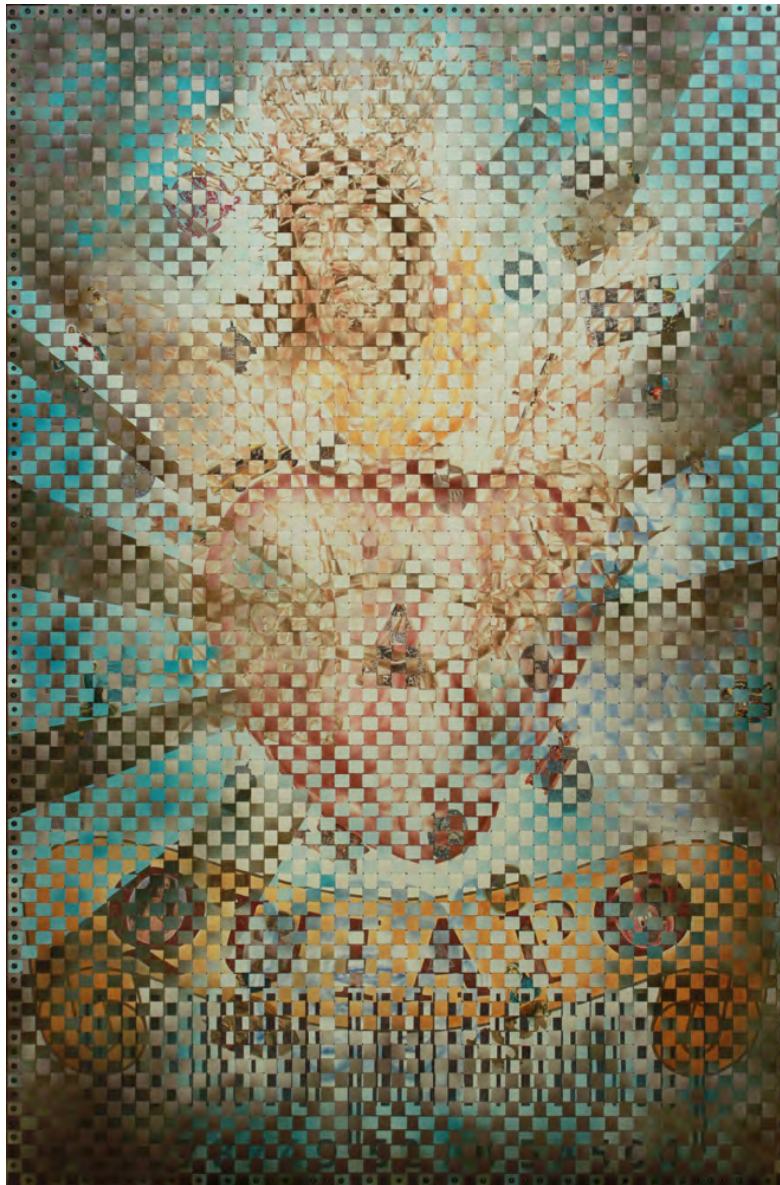

MIKE ADRAO

Mike Adrao
Wounded skies, 2014
Charcoal on paper
182,88 x 152,4 cm | 72 x 60 in
ADRA0001

SANTIAGO BOSE

Santiago Bose

I Love Abu Sayaff, 2000

Mixed Media

123,6 x 89,6 cm | 48.66 x 35.28 in

BOSE0001

SANTIAGO BOSE

Santiago Bose

Garotte, 2000

Mixed Media

176,4 x 94 cm | 69.45 x 37.01 in

BOSE0002

ZEAN CABANGIS

Zean Cabangis

It is Certain to Happen, diptych, 2014

Acrylic and emulsion transfer on wood

121,92 x 243,84 cm | 48 x 96 in

CABA0002

ALFREDO ESQUILLO

Alfredo Esquillo

I Heart Quiapo 2, 2014

Two oil paintings on pelon (interwoven)